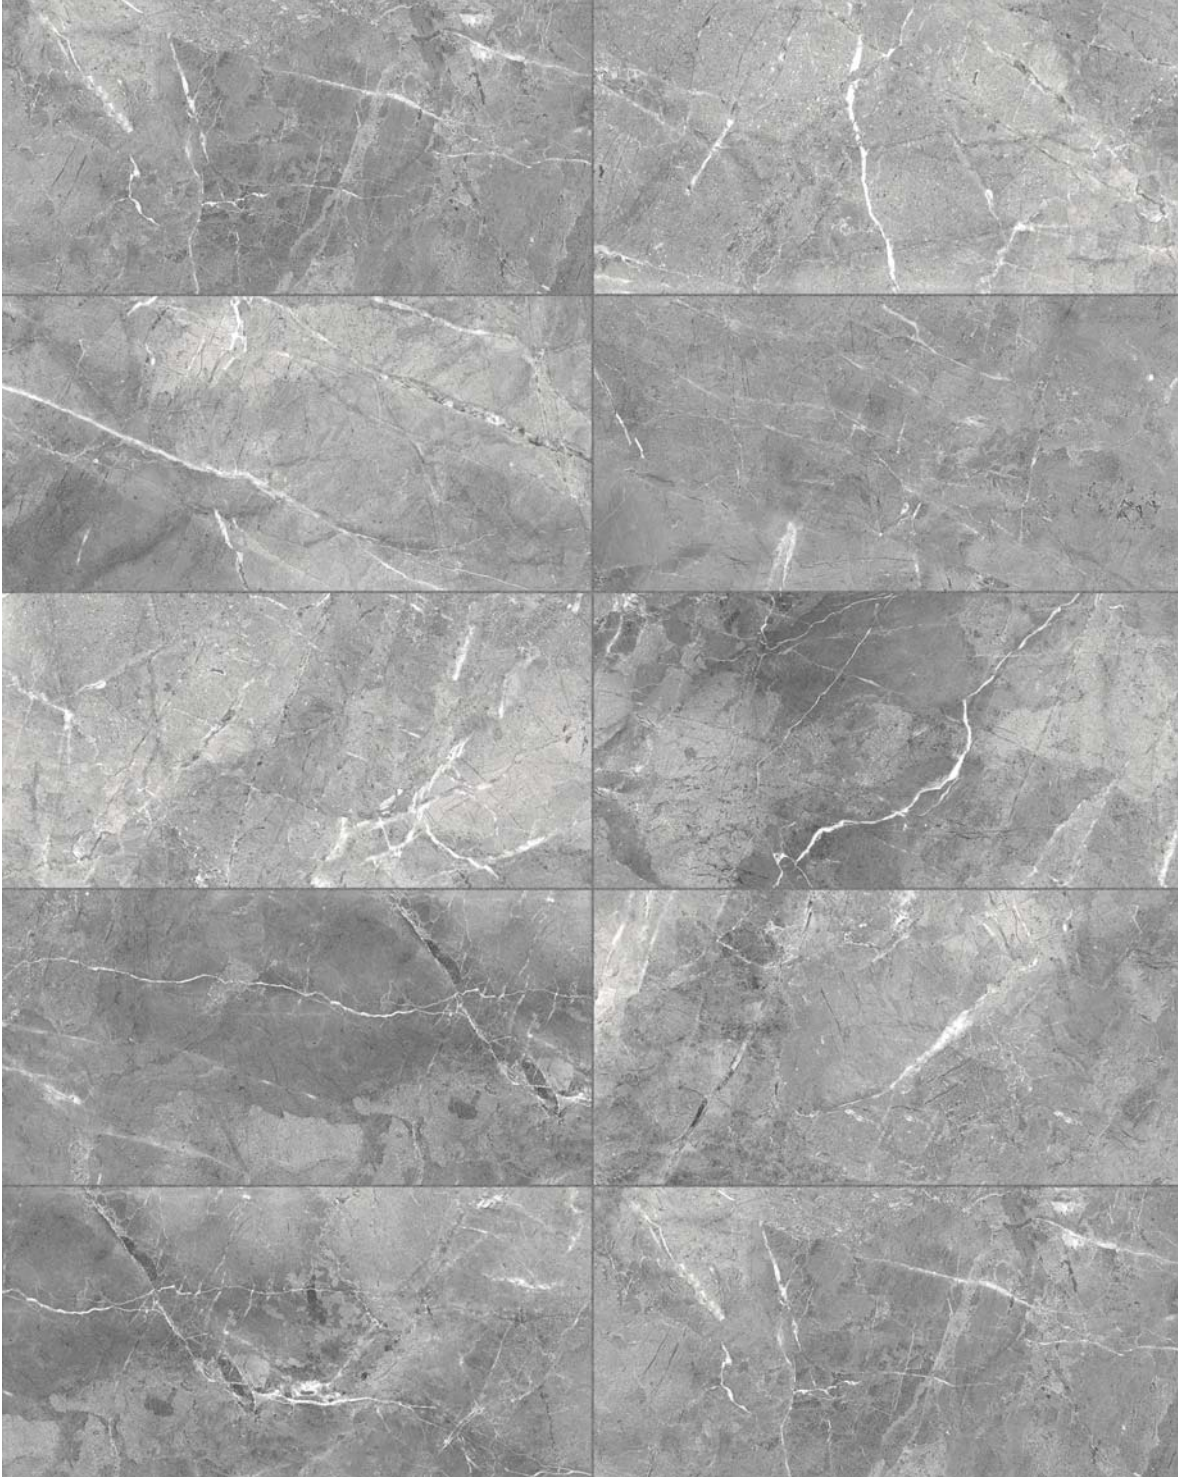

3" x 12" REGENCY MICA HD PORCELAIN BULLNOSE
69-287

3" x 10" REGENCY MICA HD GLOSSY BULLNOSE
56-505

REGENCY HD PORCELAIN TILE

12" x 24" REGENCY CARBON HD PORCELAIN TILE