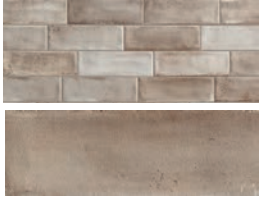

Juliantile / Fuoritono

Glazed porcelain tile.

Fuoritono

FUBI412M – Bianco Matte
4" X 11.75"
Sq.Ft.: \$10.95 – Pc. \$3.58

FUBI412P – Bianco Polished
4" X 11.75"
Sq.Ft.: \$10.95 – Pc. \$3.58

FUBIROM – Bianco Matte
5.5" side
Sq.Ft.: \$12.95 – Pc. \$2.26

FUBIROP – Bianco Polished
5.5" side
Sq.Ft.: \$12.95 – Pc. \$2.26

FUBE412M – Beige Matte
4" X 11.75"
Sq.Ft.: \$10.95 – Pc. \$3.58

FUBE412P – Beige Polished
4" X 11.75"
Sq.Ft.: \$10.95 – Pc. \$3.58

FUBEROM – Beige Matte
5.5" side
Sq.Ft.: \$12.95 – Pc. \$2.26

FUBEROP – Beige Polished
5.5" side
Sq.Ft.: \$12.95 – Pc. \$2.26

FUGR412M – Grigio Matte
4" X 11.75"
Sq.Ft.: \$10.95 – Pc. \$3.58

FUGR412P – Grigio Polished
4" X 11.75"
Sq.Ft.: \$10.95 – Pc. \$3.58

FUGRROM – Grigio Matte
5.5" side
Sq.Ft.: \$12.95 – Pc. \$2.26