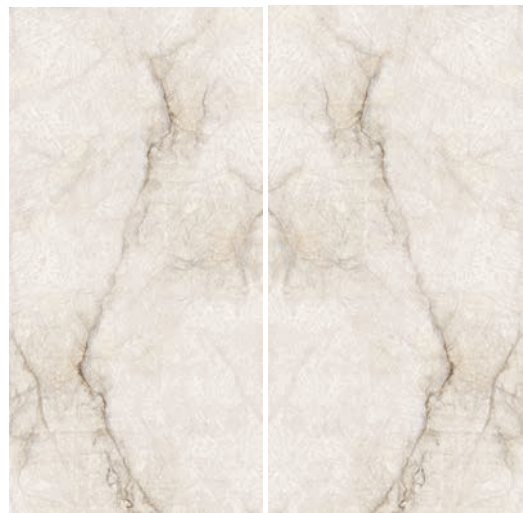

LQ64128AP12  
Quarzo Polished Bookmatch A  
63 3/4" x 127 9/16" 12mm  
Sq.Ft.: \$49.95 – PC.: \$2,821.68

LQ64128AN12  
Quarzo Natural Bookmatch A  
63 3/4" x 127 9/16" 12mm  
Sq.Ft.: \$38.95 – PC.: \$2,200.29