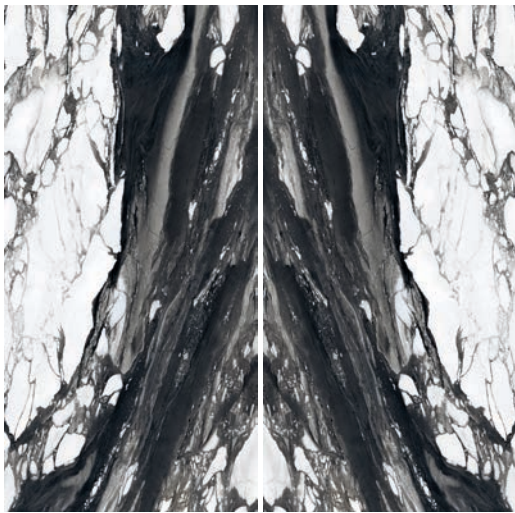

LCR64128AP12
Calacatta Renoir Polished Bookmatch A
63 3/4" x 127 9/16" 12mm
Sq.Ft.: $49.95 – PC.: $2,821.68