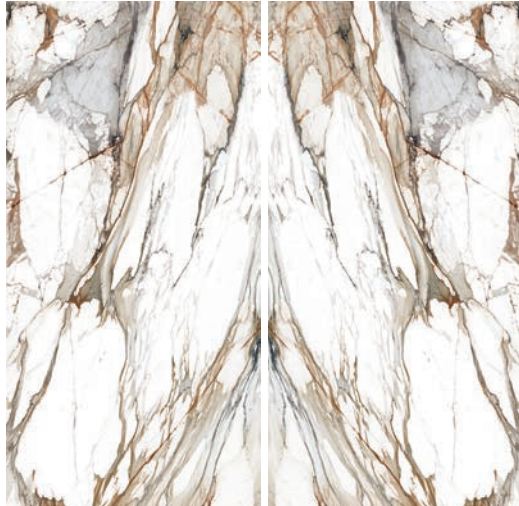

LCP64128BP12
Calacatta Paonazzo Polished Bookmatch B
63 3/4" x 127 9/16" 12mm Slab
Sq.Ft.: $49.95 – PC.: $2,821.68

LMV64128AP12
Macchia Vecchia Polished Bookmatch A
63 3/4" x 127 9/16" 12mm
Sq.Ft.: $49.95 – PC.: $2,821.68

LMV64128BP12
Macchia Vecchia Polished Bookmatch B
63 3/4" x 127 9/16" 12mm
Sq.Ft.: $49.95 – PC.: $2,821.68

packing 63 3/4" x 127 9/16" 12mm: 1 pc. (56.49 sq. ft.). Weight: 335 lbs. each.
packing 63" x 126" 6.5mm: 1 pc. (55.11 sq. ft.). Weight: 180.60 lbs. each.

juliantile.com/level

It is recommended that all tile products and related materials be installed as per TTMAC Standards

Juliantile