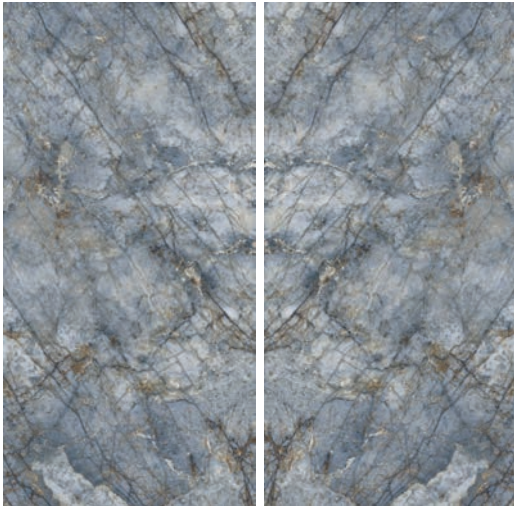

LCB64128BP12
Calacatta Black Polished Bookmatch B
63 3/4" x 127 9/16" 12mm
Sq.Ft.: $49.95 – PC.: $2,821.68

LGB64128AP12
Granito Blu Ande Polished Bookmatch A
63 3/4" x 127 9/16" 12mm
Sq.Ft.: $49.95 – PC.: $2,821.68

LGB64128BP12
Granito Blu Ande Polished Bookmatch B
63 3/4" x 127 9/16" 12mm
Sq.Ft.: $49.95 – PC.: $2,821.68