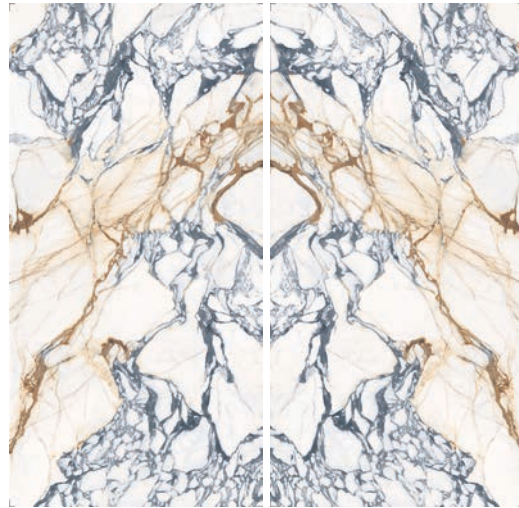

Juliantile / Level

LCB64128AP12  
Calacatta Black Polished Bookmatch A  
63 3/4" x 127 9/16" 12mm  
Sq.Ft.: \$49.95 – PC.: \$2,821.68

LCB64128BP12  
Calacatta Black Polished Bookmatch B  
63 3/4" x 127 9/16" 12mm  
Sq.Ft.: \$49.95 – PC.: \$2,821.68