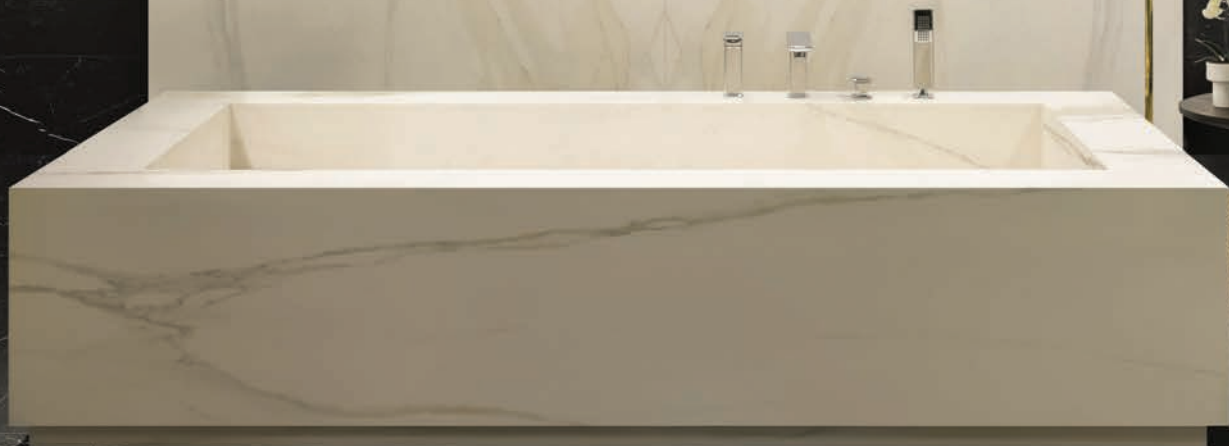

Juliantile / MagnUm Slabs

Glazed colour body rectified 6mm porcelain slabs.

magnUm Slabs

MRCG063126BMAP6
Calacatta Gold Bookmatch A Polished
63" x 126"
Sq. Ft.: \$36.95 – Pc.: \$2,036.31

MRCG063126BMBP6
Calacatta Gold Bookmatch B Polished
63" x 126"
Sq. Ft.: \$36.95 – Pc.: \$2,036.31

MRST63126BMAP6
Statuario Bookmatch A Polished
63" x 126"
Sq. Ft.: \$36.95 – Pc.: \$2,036.31

MRST63126BMBP6
Statuario Bookmatch B Polished
63" x 126"
Sq. Ft.: \$36.95 – Pc.: \$2,036.31

MRCG063126P6 – Calacatta Gold Polished
63" x 126"
Sq. Ft.: \$36.95 – Pc.: \$2,036.31

MRST63126P6 – Statuario Polished
63" x 126"
Sq. Ft.: \$36.95 – Pc.: \$2,036.31

MRBR63126P6 – Brazilian Polished
63" x 126"
Sq. Ft.: \$36.95 – Pc.: \$2,036.31

MRMA63126P6 – Marquina Polished
63" x 126"
Sq. Ft.: \$36.95 – Pc.: \$2,036.31