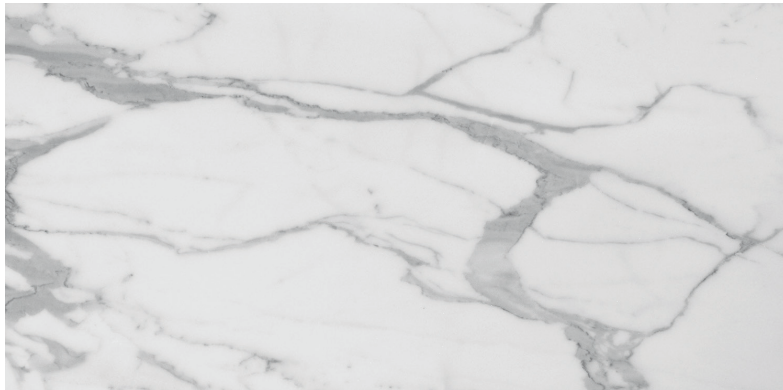

Juliantile / Marmi Bianchi

Marmi Bianchi

MST1224H – Statuario Honed
12" x 24"
Sq.Ft: \$43.95 - Pc.: \$87.90

MST1224 – Statuario Polished
12" x 24"
Sq.Ft: \$43.95 - Pc.: \$87.90

MAR1224H – Arabescato Honed
12" x 24"
Sq.Ft: \$32.95 - Pc.: \$65.90

MAR1224 – Arabescato Polished
12" x 24"
Sq.Ft: \$32.95 - Pc.: \$65.90

MCA1224H – Calacatta Honed
12" x 24"
Sq.Ft: \$43.95 - Pc.: \$87.90

MCA1224 – Calacatta Polished
12" x 24"
Sq.Ft: \$43.95 - Pc.: \$87.90