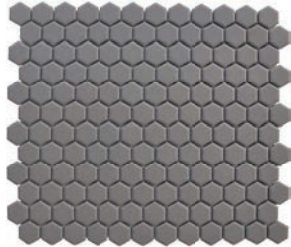

ECDMOS2U – Dark Grey Unglazed
2" x 2" - 12" x 12" mesh
Sq.Ft.: \$7.95 – Pc.: \$7.95

ECBLMOS2U – Black Unglazed
2" x 2" - 12" x 12" mesh
Sq.Ft.: \$7.95 – Pc.: \$7.95

ECWHHEX2U – White Unglazed
2" hexagon - 12 5/8" x 11 1/2" mesh
Sq.Ft.: \$9.95 – Pc.: \$9.95

ECGRHEX2U – Grey Unglazed
2" hexagon - 12 5/8" x 11 1/2" mesh
Sq.Ft.: \$9.95 – Pc.: \$9.95

ECDGHEX2U – Dark Grey Unglazed
2" hexagon - 12 5/8" x 11 1/2" mesh
Sq.Ft.: \$9.95 – Pc.: \$9.95

ECBLHEX2U – Black Unglazed
2" hexagon - 12 5/8" x 11 1/2" mesh
Sq.Ft.: \$9.95 – Pc.: \$9.95

ECWHHEX1U – White Unglazed
1" hexagon - 11.5" x 10.5" mesh
Sq.Ft.: \$11.95 – Pc.: \$10.04

ECGRHEX1U – Grey Unglazed
1" hexagon - 11.5" x 10.5" mesh
Sq.Ft.: \$11.95 – Pc.: \$10.04

ECDGHEX1U – Dark Grey Unglazed
1" hexagon - 11.5" x 10.5" mesh
Sq.Ft.: \$11.95 – Pc.: \$10.04

ECBLHEX1U – Black Unglazed
1" hexagon - 11.5" x 10.5" mesh
Sq.Ft.: \$11.95 – Pc.: \$10.04

ECWHHEX1MG – White Matte Glazed
1" hexagon - 11.5" x 10.5" mesh
Sq.Ft.: \$10.95 – Pc.: \$9.20

ECBLHEX1MG – Black Matte Glazed
1" hexagon - 11.5" x 10.5" mesh
Sq.Ft.: \$10.95 – Pc.: \$9.20