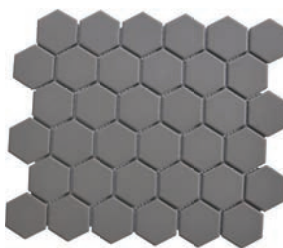

ECDMOS2U – Dark Grey Unglazed
2" x 2" - 12" x 12" mesh
Sq.Ft.: \$7.95 – Pc.: \$7.95

ECBLMOS2U – Black Unglazed
2" x 2" - 12" x 12" mesh
Sq.Ft.: \$7.95 – Pc.: \$7.95

ECWHHEX2U – White Unglazed
2" hexagon - 12 5/8" x 11 1/2" mesh
Sq.Ft.: \$9.95 – Pc.: \$9.95

ECGRHEX2U – Grey Unglazed
2" hexagon - 12 5/8" x 11 1/2" mesh
Sq.Ft.: \$9.95 – Pc.: \$9.95

ECDGHEX2U – Dark Grey Unglazed
2" hexagon - 12 5/8" x 11 1/2" mesh
Sq.Ft.: \$9.95 – Pc.: \$9.95

ECBLHEX2U – Black Unglazed
2" hexagon - 12 5/8" x 11 1/2" mesh
Sq.Ft.: \$9.95 – Pc.: \$9.95

ECWHHEX1U – White Unglazed
1" hexagon - 11.5" x 10.5" mesh
Sq.Ft.: \$11.95 – Pc.: \$10.04

ECGRHEX1U – Grey Unglazed
1" hexagon - 11.5" x 10.5" mesh
Sq.Ft.: \$11.95 – Pc.: \$10.04

ECDGHEX1U – Dark Grey Unglazed
1" hexagon - 11.5" x 10.5" mesh
Sq.Ft.: \$11.95 – Pc.: \$10.04