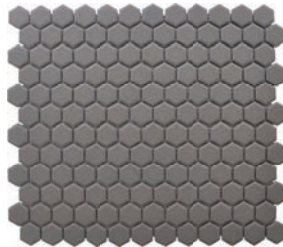

ECDMOS2U – Dark Grey Unglazed
2" x 2" - 12" x 12" mesh
Sq.Ft.: \$7.95 – Pc.: \$7.95

ECBLMOS2U – Black Unglazed
2" x 2" - 12" x 12" mesh
Sq.Ft.: \$7.95 – Pc.: \$7.95

ECWHHEX2U – White Unglazed
2" hexagon - 12 5/8" x 11 1/2" mesh
Sq.Ft.: \$9.95 – Pc.: \$9.95

ECGRHEX2U – Grey Unglazed
2" hexagon - 12 5/8" x 11 1/2" mesh
Sq.Ft.: \$9.95 – Pc.: \$9.95

ECDGHEX2U – Dark Grey Unglazed
2" hexagon - 12 5/8" x 11 1/2" mesh
Sq.Ft.: \$9.95 – Pc.: \$9.95

ECBLHEX2U – Black Unglazed
2" hexagon - 12 5/8" x 11 1/2" mesh
Sq.Ft.: \$9.95 – Pc.: \$9.95

ECWHHEX1U – White Unglazed
1" hexagon - 11.5" x 10.5" mesh
Sq.Ft.: \$11.95 – Pc.: \$10.04

ECGRHEX1U – Grey Unglazed
1" hexagon - 11.5" x 10.5" mesh
Sq.Ft.: \$11.95 – Pc.: \$10.04

ECDGHEX1U – Dark Grey Unglazed
1" hexagon - 11.5" x 10.5" mesh
Sq.Ft.: \$11.95 – Pc.: \$10.04

ECBLHEX1U – Black Unglazed
1" hexagon - 11.5" x 10.5" mesh
Sq.Ft.: \$11.95 – Pc.: \$10.04

ECWHHEX1MG – White Matte Glazed
1" hexagon - 11.5" x 10.5" mesh
Sq.Ft.: \$10.95 – Pc.: \$9.20

ECBLHEX1MG – Black Matte Glazed
1" hexagon - 11.5" x 10.5" mesh
Sq.Ft.: \$10.95 – Pc.: \$9.20