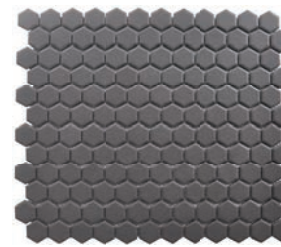

ECDMOS2U – Dark Grey Unglazed
2" x 2" - 12" x 12" mesh
Sq.Ft.: \$7.95 – Pc.: \$7.95

ECBLMOS2U – Black Unglazed
2" x 2" - 12" x 12" mesh
Sq.Ft.: \$7.95 – Pc.: \$7.95

ECWHHEX2U – White Unglazed
2" hexagon - 12 5/8" x 11 1/2" mesh
Sq.Ft.: \$9.95 – Pc.: \$9.95

ECGRHEX2U – Grey Unglazed
2" hexagon - 12 5/8" x 11 1/2" mesh
Sq.Ft.: \$9.95 – Pc.: \$9.95

ECDGHEX2U – Dark Grey Unglazed
2" hexagon - 12 5/8" x 11 1/2" mesh
Sq.Ft.: \$9.95 – Pc.: \$9.95

ECBLHEX2U – Black Unglazed
2" hexagon - 12 5/8" x 11 1/2" mesh
Sq.Ft.: \$9.95 – Pc.: \$9.95

ECWHHEX1U – White Unglazed
1" hexagon - 11.5" x 10.5" mesh
Sq.Ft.: \$11.95 – Pc.: \$10.04

ECGRHEX1U – Grey Unglazed
1" hexagon - 11.5" x 10.5" mesh
Sq.Ft.: \$11.95 – Pc.: \$10.04

ECDGHEX1U – Dark Grey Unglazed
1" hexagon - 11.5" x 10.5" mesh
Sq.Ft.: \$11.95 – Pc.: \$10.04

ECBLHEX1U – Black Unglazed
1" hexagon - 11.5" x 10.5" mesh
Sq.Ft.: \$11.95 – Pc.: \$10.04

ECWHHEX1MG – White Matte Glazed
1" hexagon - 11.5" x 10.5" mesh
Sq.Ft.: \$10.95 – Pc.: \$9.20

ECBLHEX1MG – Black Matte Glazed
1" hexagon - 11.5" x 10.5" mesh
Sq.Ft.: \$10.95 – Pc.: \$9.20