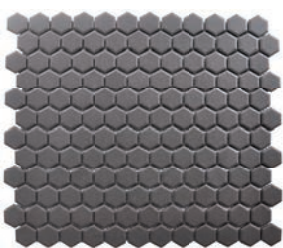

ECGRHEX2U – Grey Unglazed
2" hexagon - 12 5/8" x 11 1/2" mesh
Sq.Ft.: \$9.95 – Pc.: \$9.95

ECDGHEX2U – Dark Grey Unglazed
2" hexagon - 12 5/8" x 11 1/2" mesh
Sq.Ft.: \$9.95 – Pc.: \$9.95

ECBLHEX2U – Black Unglazed
2" hexagon - 12 5/8" x 11 1/2" mesh
Sq.Ft.: \$9.95 – Pc.: \$9.95

ECWHHEX1U – White Unglazed
1" hexagon - 11.5" x 10.5" mesh
Sq.Ft.: \$11.95 – Pc.: \$10.04

ECGRHEX1U – Grey Unglazed
1" hexagon - 11.5" x 10.5" mesh
Sq.Ft.: \$11.95 – Pc.: \$10.04

ECDGHEX1U – Dark Grey Unglazed
1" hexagon - 11.5" x 10.5" mesh
Sq.Ft.: \$11.95 – Pc.: \$10.04

ECBLHEX1U – Black Unglazed
1" hexagon - 11.5" x 10.5" mesh
Sq.Ft.: \$11.95 – Pc.: \$10.04

ECWHHEX1MG – White Matte Glazed
1" hexagon - 11.5" x 10.5" mesh
Sq.Ft.: \$10.95 – Pc.: \$9.20

ECBLHEX1MG – Black Matte Glazed
1" hexagon - 11.5" x 10.5" mesh
Sq.Ft.: \$10.95 – Pc.: \$9.20