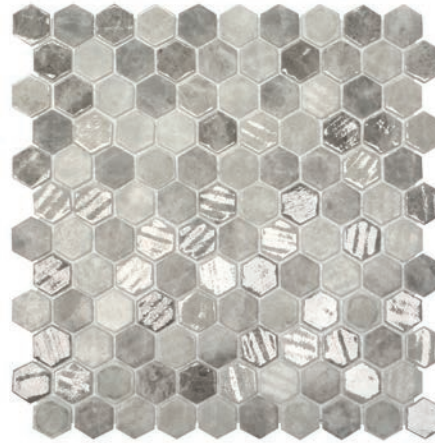

Juliantile / Mosaic Onix Hex Eco

OHESIVH – Ivory Honed
1" x 1" Hexagon - 11.75" x 11.75" mesh
Sq. Ft.: \$25.95 – Sheet: \$24.71

OHESSTM – Statuario Matte
1" x 1" Hexagon - 11.75" x 11.75" mesh
Sq. Ft.: \$25.95 – Sheet: \$24.71

OHESONMIX – Onice Mix
1" x 1" Hexagon - 11.75" x 11.75" mesh
Sq. Ft.: \$25.95 – Sheet: \$24.71

OHESGSMIX – Gray Silver Mix
1" x 1" Hexagon - 11.75" x 11.75" mesh
Sq. Ft.: \$25.95 – Sheet: \$24.71

juliantile.com/onix-hex-eco