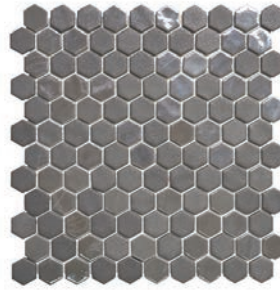

Juliantile / Mosaic Onix Hex

Glass mesh mounted.

Mosaic Onix Hex

OHSGOWH – Stone/Opalo White
1" x 1" hexagon - 11.75" x 11.75" mesh
Sq.Ft: \$25.95 – Sheet: \$24.71

OHSGOGR – Stone/Opalo Grey
1" x 1" hexagon - 11.75" x 11.75" mesh
Sq.Ft: \$25.95 – Sheet: \$24.71

OHNGOBL – Nature/Opalo Black
1" x 1" hexagon - 11.75" x 11.75" mesh
Sq.Ft: \$25.95 – Sheet: \$24.71

OHSCA – Carrara
1" x 1" hexagon - 11.75" x 11.75" mesh
Sq.Ft: \$25.95 – Sheet: \$24.71

OHBTAN – Tan Blend
1" x 1" hexagon - 11.75" x 11.75" mesh
Sq.Ft: \$25.95 – Sheet: \$24.71

OHBTA – Taupe Blend
1" x 1" hexagon - 11.75" x 11.75" mesh
Sq.Ft: \$25.95 – Sheet: \$24.71

OHBAM – Aquamarine Blend
1" x 1" hexagon - 11.75" x 11.75" mesh
Sq.Ft: \$25.95 – Sheet: \$24.71

juliantile.com/onix_hex