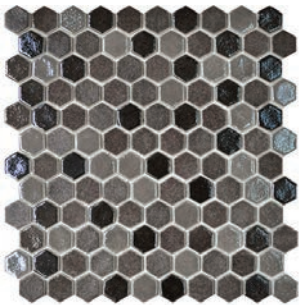

Juliantile / Mosaic Onix Hex

Glass mesh mounted.

Mosaic Onix Hex

OHSGOWH – Stone/Opalo White
1" x 1" hexagon - 11.75" x 11.75" mesh
Sq.Ft: \$25.95 – Sheet: \$24.71

OHSGOGR – Stone/Opalo Grey
1" x 1" hexagon - 11.75" x 11.75" mesh
Sq.Ft: \$25.95 – Sheet: \$24.71

OHNGOBL – Nature/Opalo Black
1" x 1" hexagon - 11.75" x 11.75" mesh
Sq.Ft: \$25.95 – Sheet: \$24.71

OHSCA – Carrara
1" x 1" hexagon - 11.75" x 11.75" mesh
Sq.Ft: \$25.95 – Sheet: \$24.71

OHBTAN – Tan Blend
1" x 1" hexagon - 11.75" x 11.75" mesh
Sq.Ft: \$25.95 – Sheet: \$24.71

OHBTA – Taupe Blend
1" x 1" hexagon - 11.75" x 11.75" mesh
Sq.Ft: \$25.95 – Sheet: \$24.71

OHBAM – Aquamarine Blend
1" x 1" hexagon - 11.75" x 11.75" mesh
Sq.Ft: \$25.95 – Sheet: \$24.71

juliantile.com/onix_hex