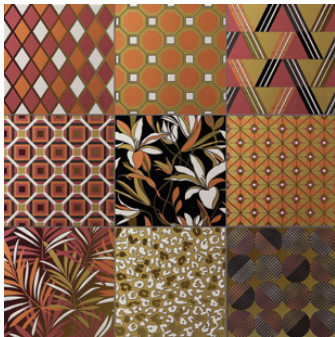

FZGSTB8 - Saint Tropez Black  
8" x 8" - Sq. Ft. \$12.95

Couture - FZGC08  
8" x 8" - Sq. Ft. \$42.95

Product of Italy

bw flash

Karaki Gold - FZGKG8  
8" x 8" - Sq. Ft. \$12.95

BW Flash - FZGBWF8  
8" x 8" - Sq. Ft. \$42.95

Goa - FZGG0A8  
8" x 8" - Sq. Ft. \$42.95

EXAGONA - FZGEX8  
8" x 8" - Sq. Ft. \$42.95

donjon

Donjon - FZGD08  
8" x 8" - Sq. Ft. \$42.95

Trois Bandes - FZGTB8  
8" x 8" - Sq. Ft. \$42.95

Product of Italy

warm metal mix