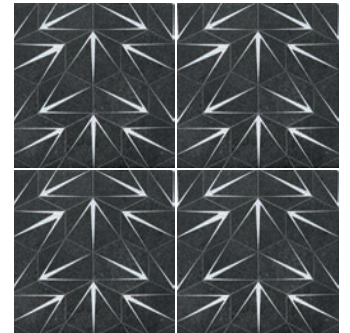

FZGSTB8 - Saint Tropez Black  
8" x 8" - Sq. Ft. \$12.95

Couture - FZGC08  
8" x 8" - Sq. Ft. \$42.95

Product of Italy

bw flash

Karaki Gold - FZGKG8  
8" x 8" - Sq. Ft. \$12.95

BW Flash - FZGBWF8  
8" x 8" - Sq. Ft. \$42.95

Goa - FZGG0A8  
8" x 8" - Sq. Ft. \$42.95

EXAGONA - FZGEX8  
8" x 8" - Sq. Ft. \$42.95

donjon

Donjon - FZGD08  
8" x 8" - Sq. Ft. \$42.95

Trois Bandes - FZGTB8  
8" x 8" - Sq. Ft. \$42.95

Product of Italy

warm metal mix