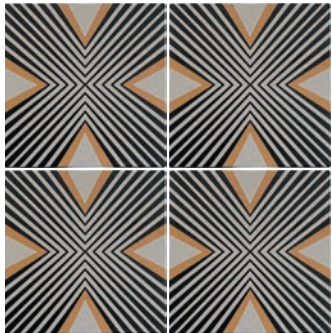

FZGSTB8 - Saint Tropez Black  
8" x 8" - Sq. Ft. \$12.95

Couture - FZGC08  
8" x 8" - Sq. Ft. \$42.95

Product of Italy

bw flash

Karaki Gold - FZGKG8  
8" x 8" - Sq. Ft. \$12.95

BW Flash - FZGBWF8  
8" x 8" - Sq. Ft. \$42.95

Goa - FZGG0A8  
8" x 8" - Sq. Ft. \$42.95

EXAGONA - FZGEX8  
8" x 8" - Sq. Ft. \$42.95

donjon

Donjon - FZGD08  
8" x 8" - Sq. Ft. \$42.95

Trois Bandes - FZGTB8  
8" x 8" - Sq. Ft. \$42.95

Product of Italy

warm metal mix