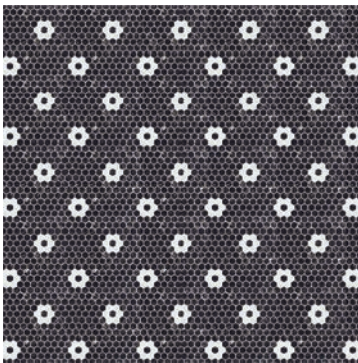

Hex Nero Marquina Flower With Venato Pattern #2  
OHNMFVEP2  
9.75" x 11.75" mesh - Sq.Ft.: \$36.95

Hex Malla Pattern #4  
OHMAP4  
9.75" x 11.75" mesh - Sq.Ft.: \$36.95

11.75" x 11.75" mesh

# Mosaic Onix Hex Patterns

hex venato flower with nero marquina

Hex Venato Flower With Nero Marquina Pattern #2  
OHVEFNMP2  
9.75" x 11.75" mesh - Sq.Ft.: \$36.95

Product of Spain

# Special Order

Icon 2

red 03

01      02      03      04      05      06      07      08      09

Yellow

Red

Green

Cold Metal