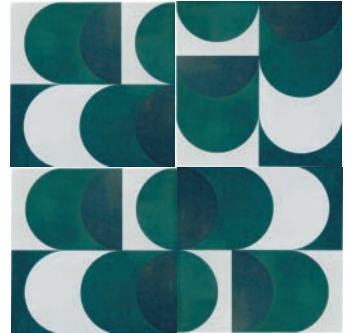

# Comfort C

beige rug

Beige Geo - DCOCG20  
9.75" x 9.75" - Sq.Ft.: \$13.95

Grey Geo - DCOCG40  
9.75" x 9.75" - Sq.Ft.: \$13.95

Ivory - DCOC10  
9.75" x 9.75" - Sq.Ft.: \$13.95

coordinating series: Comfort R

Product of Italy

asteri

Asteri - FZGAS8  
8" x 8" - Sq. Ft. \$12.95

Marble Star - FZGMS8  
8" x 8" - Sq. Ft. \$12.95

Macrame - FZGMA8  
8" x 8" - Sq. Ft. \$12.95

KERALA - FZGKE8  
8" x 8" - Sq. Ft. \$12.95

FZGSTB8 - Saint Tropez Black  
8" x 8" - Sq. Ft. \$12.95

Couture - FZGC08  
8" x 8" - Sq. Ft. \$42.95

Product of Italy

bw flash

Karaki Gold - FZGKG8  
8" x 8" - Sq. Ft. \$12.95

BW Flash - FZGBWF8  
8" x 8" - Sq. Ft. \$42.95