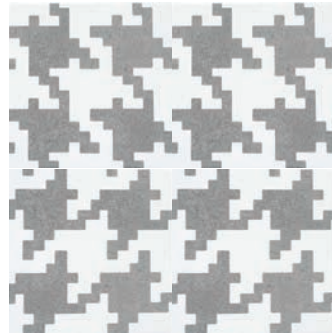

# Comfort C

beige rug

Beige Geo - DCOCG20  
9.75" x 9.75" - Sq.Ft.: \$13.95

Grey Geo - DCOCG40  
9.75" x 9.75" - Sq.Ft.: \$13.95

Ivory - DCOC10  
9.75" x 9.75" - Sq.Ft.: \$13.95

coordinating series: Comfort R

Product of Italy

asteri

Asteri - FZGAS8  
8" x 8" - Sq. Ft. \$12.95

Marble Star - FZGMS8  
8" x 8" - Sq. Ft. \$12.95

Macrame - FZGMA8  
8" x 8" - Sq. Ft. \$12.95

KERALA - FZGKE8  
8" x 8" - Sq. Ft. \$12.95

FZGSTB8 - Saint Tropez Black  
8" x 8" - Sq. Ft. \$12.95

Couture - FZGC08  
8" x 8" - Sq. Ft. \$42.95

Product of Italy

bw flash

Karaki Gold - FZGKG8  
8" x 8" - Sq. Ft. \$12.95

BW Flash - FZGBWF8  
8" x 8" - Sq. Ft. \$42.95