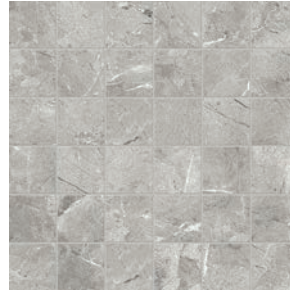

Juliantile / Regency

ARESAMOS – Sand
2" x 2" – 13" x 13" mesh
Sq. Ft.: \$20.95 – PC: \$24.51

AREIVMOS – Ivory
2" x 2" – 13" x 13" mesh
Sq. Ft.: \$20.95 – PC: \$24.51

AREMIMOS – Mica
2" x 2" – 13" x 13" mesh
Sq. Ft.: \$20.95 – PC: \$24.51

ARECAMOS – Carbon
2" x 2" – 13" x 13" mesh
Sq. Ft.: \$20.95 – PC: \$24.51

ARESA1224 – Sand
12" X 24"
Sq. Ft.: \$6.95 – PC: \$13.48

AREIV1224 – Ivory
12" X 24"
Sq. Ft.: \$6.95 – PC: \$13.48

AREMI1224 – Mica
12" X 24"
Sq. Ft.: \$6.95 – PC: \$13.48