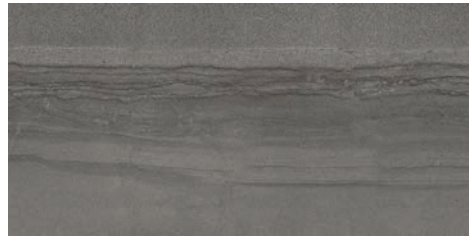

AASM1224P – Smoke Polished
12" x 24"
Sq. Ft.: \$8.95 – Pc.: \$17.18

AASM1836N – Smoke Natural
18" x 36"
Sq. Ft.: \$8.95 – Pc.: \$38.57

AACAMOSBW – Carbon Basketweave
12" x 12"
Sq. Ft.: \$20.95 – Pc.: \$20.95

ACA1224N – Carbon Natural
12" x 24"
Sq. Ft.: \$6.95 – Pc.: \$13.90

ACA1224P – Carbon Polished
12" x 24"
Sq. Ft.: \$8.95 – Pc.: \$17.18

ACA1836N – Carbon Natural
18" x 36"
Sq. Ft.: \$8.95 – Pc.: \$38.57

AAEAMOSBW – Earth Basketweave
12" x 12"
Sq. Ft.: \$20.95 – Pc.: \$20.95