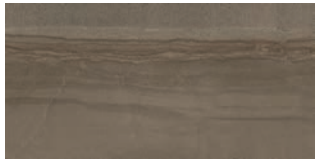

AASM1224P – Smoke Polished
12" x 24"
Sq. Ft.: \$8.95 – Pc.: \$17.18

AASM1836N – Smoke Natural
18" x 36"
Sq. Ft.: \$8.95 – Pc.: \$38.57

AACAMOSBW – Carbon Basketweave
12" x 12"
Sq. Ft.: \$20.95 – Pc.: \$20.95

ACA1224N – Carbon Natural
12" x 24"
Sq. Ft.: \$6.95 – Pc.: \$13.90

ACA1224P – Carbon Polished
12" x 24"
Sq. Ft.: \$8.95 – Pc.: \$17.18

ACA1836N – Carbon Natural
18" x 36"
Sq. Ft.: \$8.95 – Pc.: \$38.57

AAEAMOSBW – Earth Basketweave
12" x 12"
Sq. Ft.: \$20.95 – Pc.: \$20.95

AAEA1224N – Earth Natural
12" x 24"
Sq. Ft.: \$6.95 – Pc.: \$13.90

AAEA1224P – Earth Polished
12" x 24"
Sq. Ft.: \$8.95 – Pc.: \$17.18

AAEA1836N – Earth Natural
18" x 36"
Sq. Ft.: \$8.95 – Pc.: \$38.57

juliantile.com/amelia