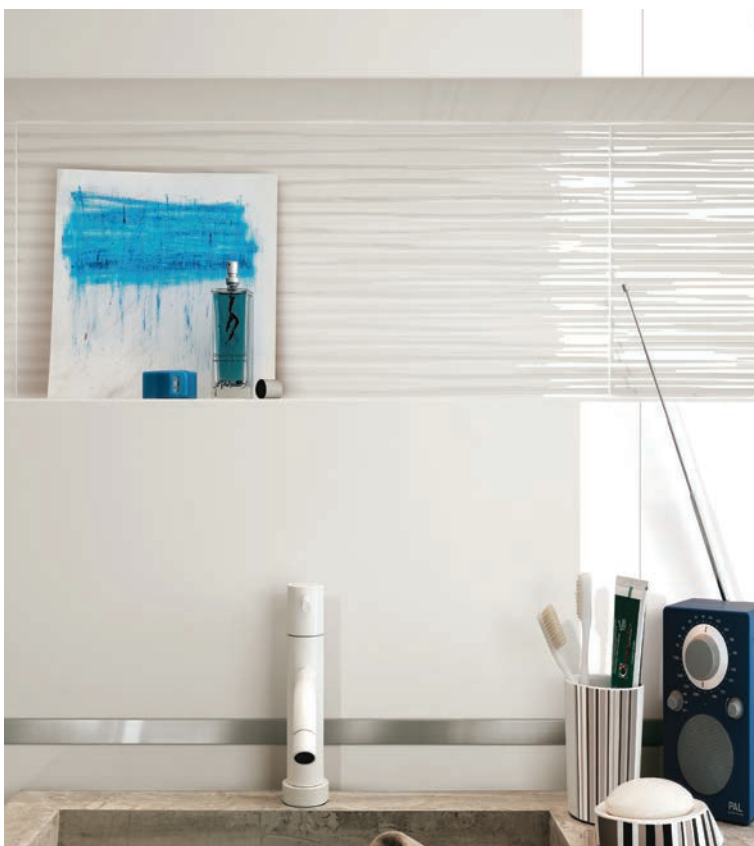

Juliantile / Lumina

LWH1030G – White Gloss
10" x 29.5"
Sq. Ft.: \$10.95 – Pc.: \$22.12

LWH1030M – White Matte
10" x 29.5"
Sq. Ft.: \$10.95 – Pc.: \$22.12

LWHCU1030G – White Curve Gloss
10" x 29.5"
Sq. Ft.: \$12.95 – Pc.: \$26.16

LWHCU1030M – White Curve Matte
10" x 29.5"
Sq. Ft.: \$12.95 – Pc.: \$26.16

LWHLI1030G – White Line Gloss
10" x 29.5"
Sq. Ft.: \$12.95 – Pc.: \$26.16

LWHLI1030M – White Line Matte
10" x 29.5"
Sq. Ft.: \$12.95 – Pc.: \$26.16